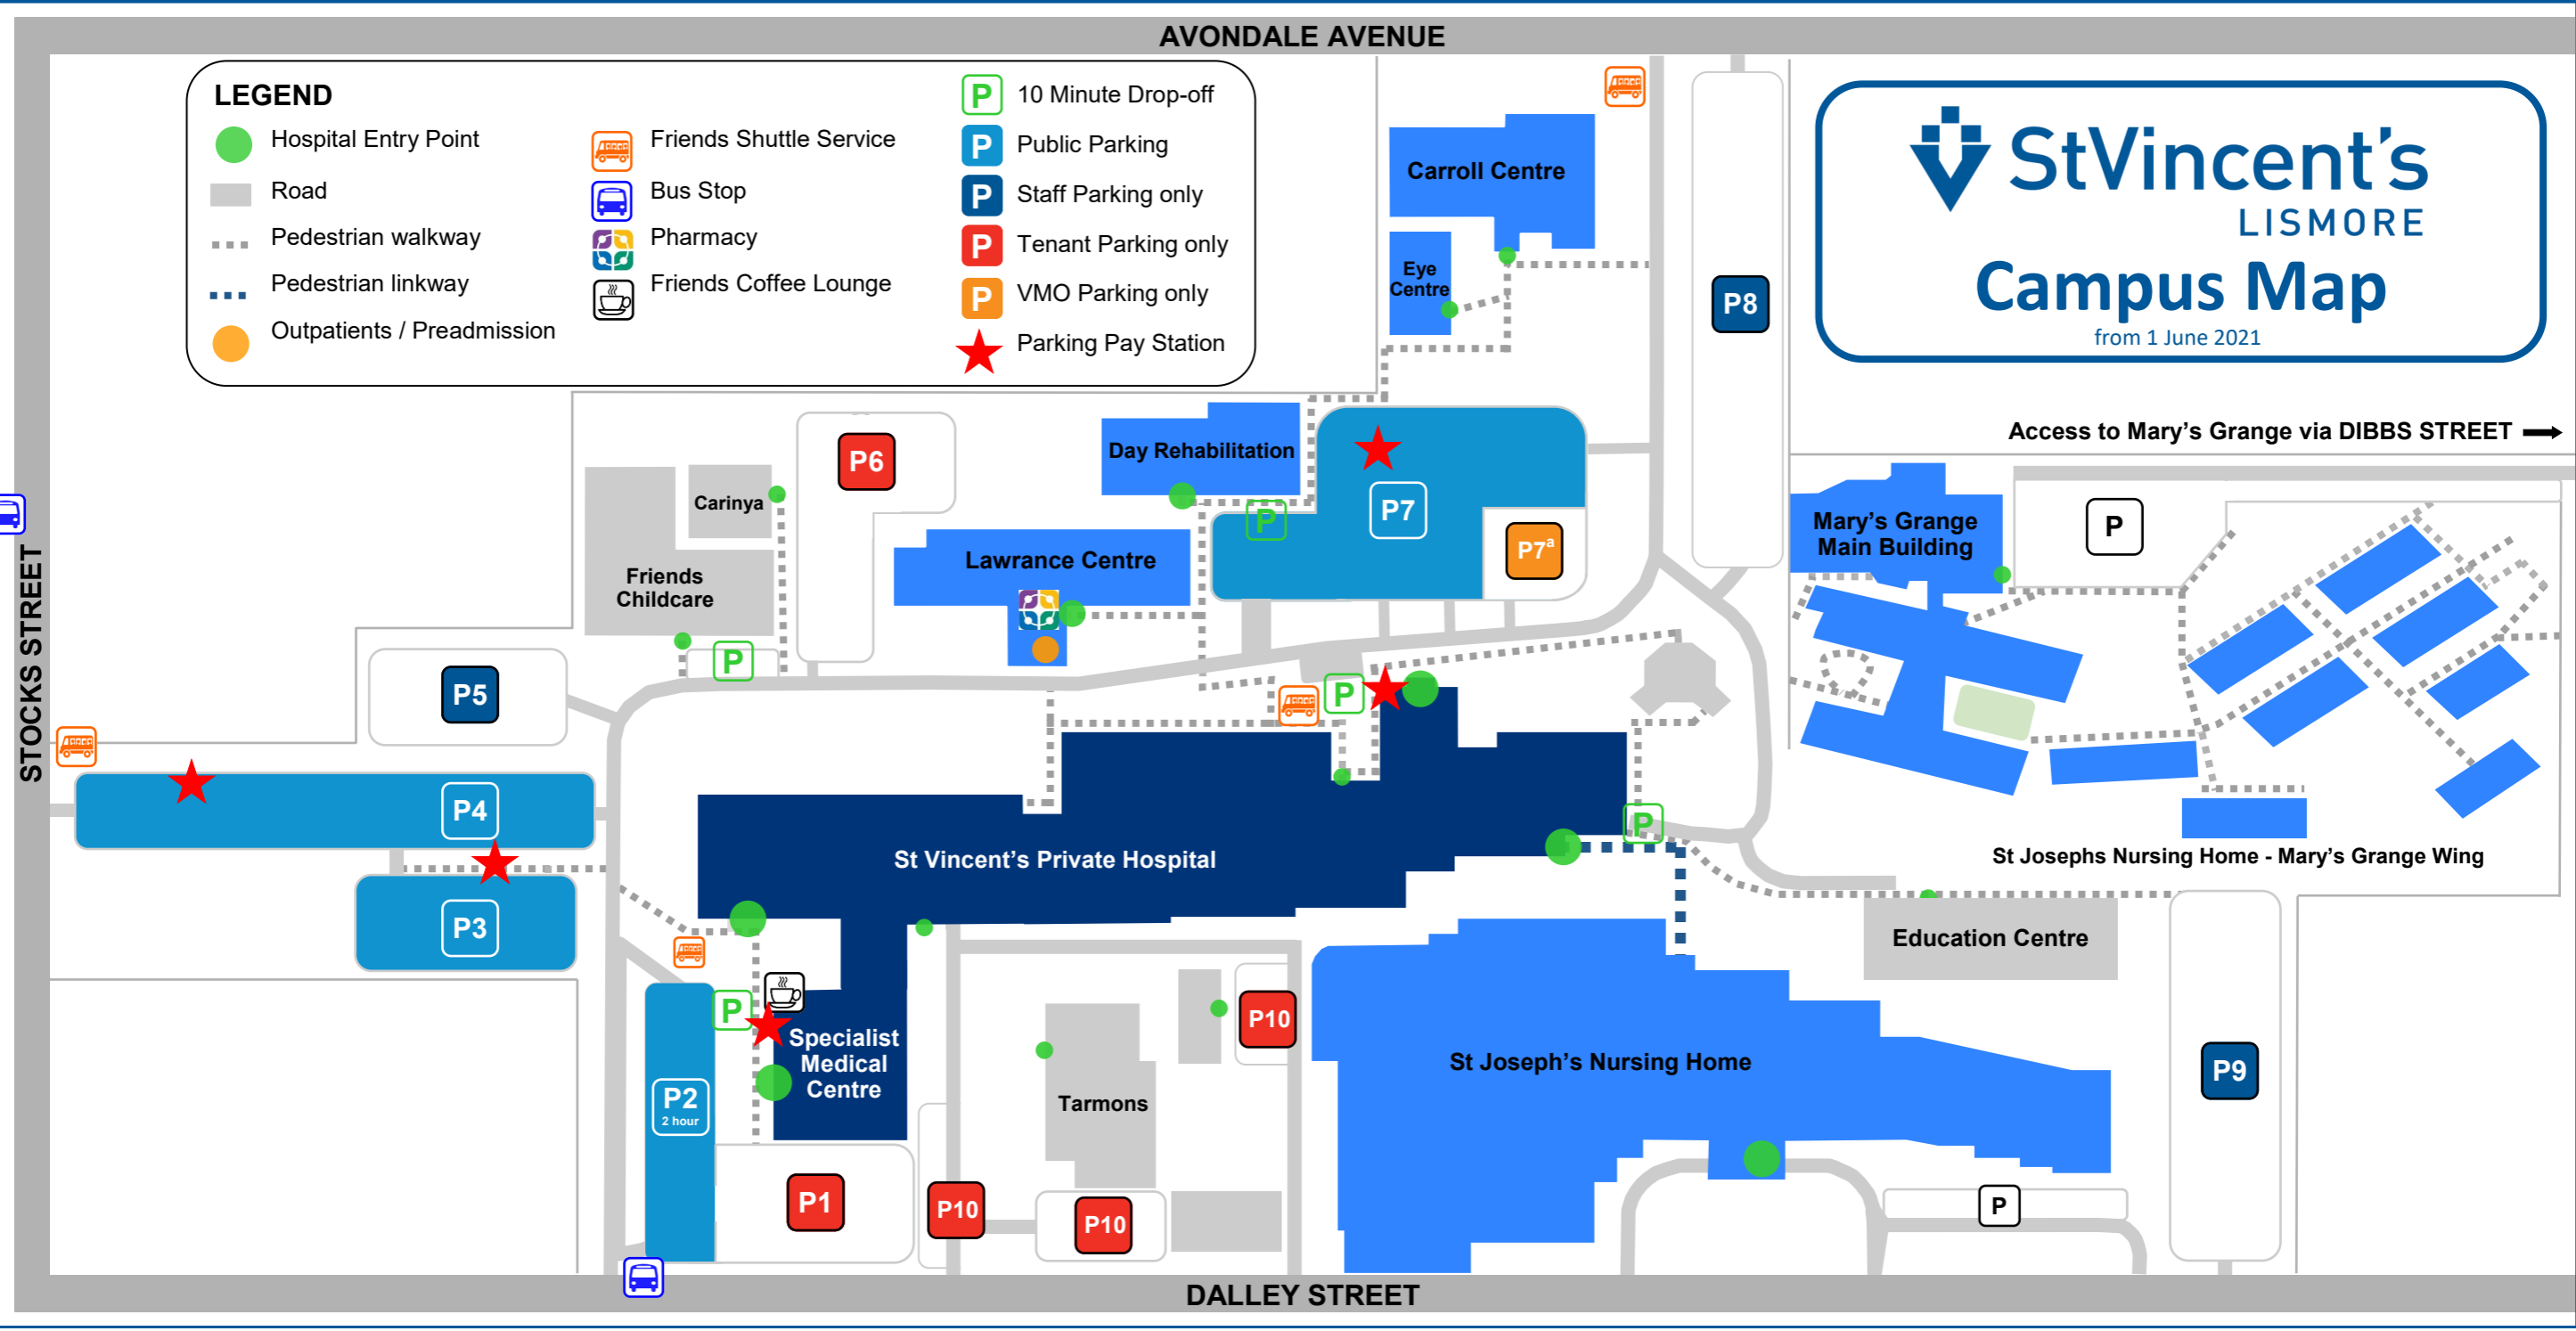

AVONDALE AVENUE

LEGEND

- Hospital Entry Point
- Road
- Pedestrian walkway
- Pedestrian linkway
- Outpatients / Preadmission

- Friends Shuttle Service
- Bus Stop
- Pharmacy
- Friends Coffee Lounge

- P 10 Minute Drop-off
- P Public Parking
- P Staff Parking only
- P Tenant Parking only
- P VMO Parking only
- ★ Parking Pay Station

St Vincent's

LISMORE

Campus Map

from 1 June 2021

Access to Mary's Grange via DIBBS STREET →

STOCKS STREET

DALLEY STREET